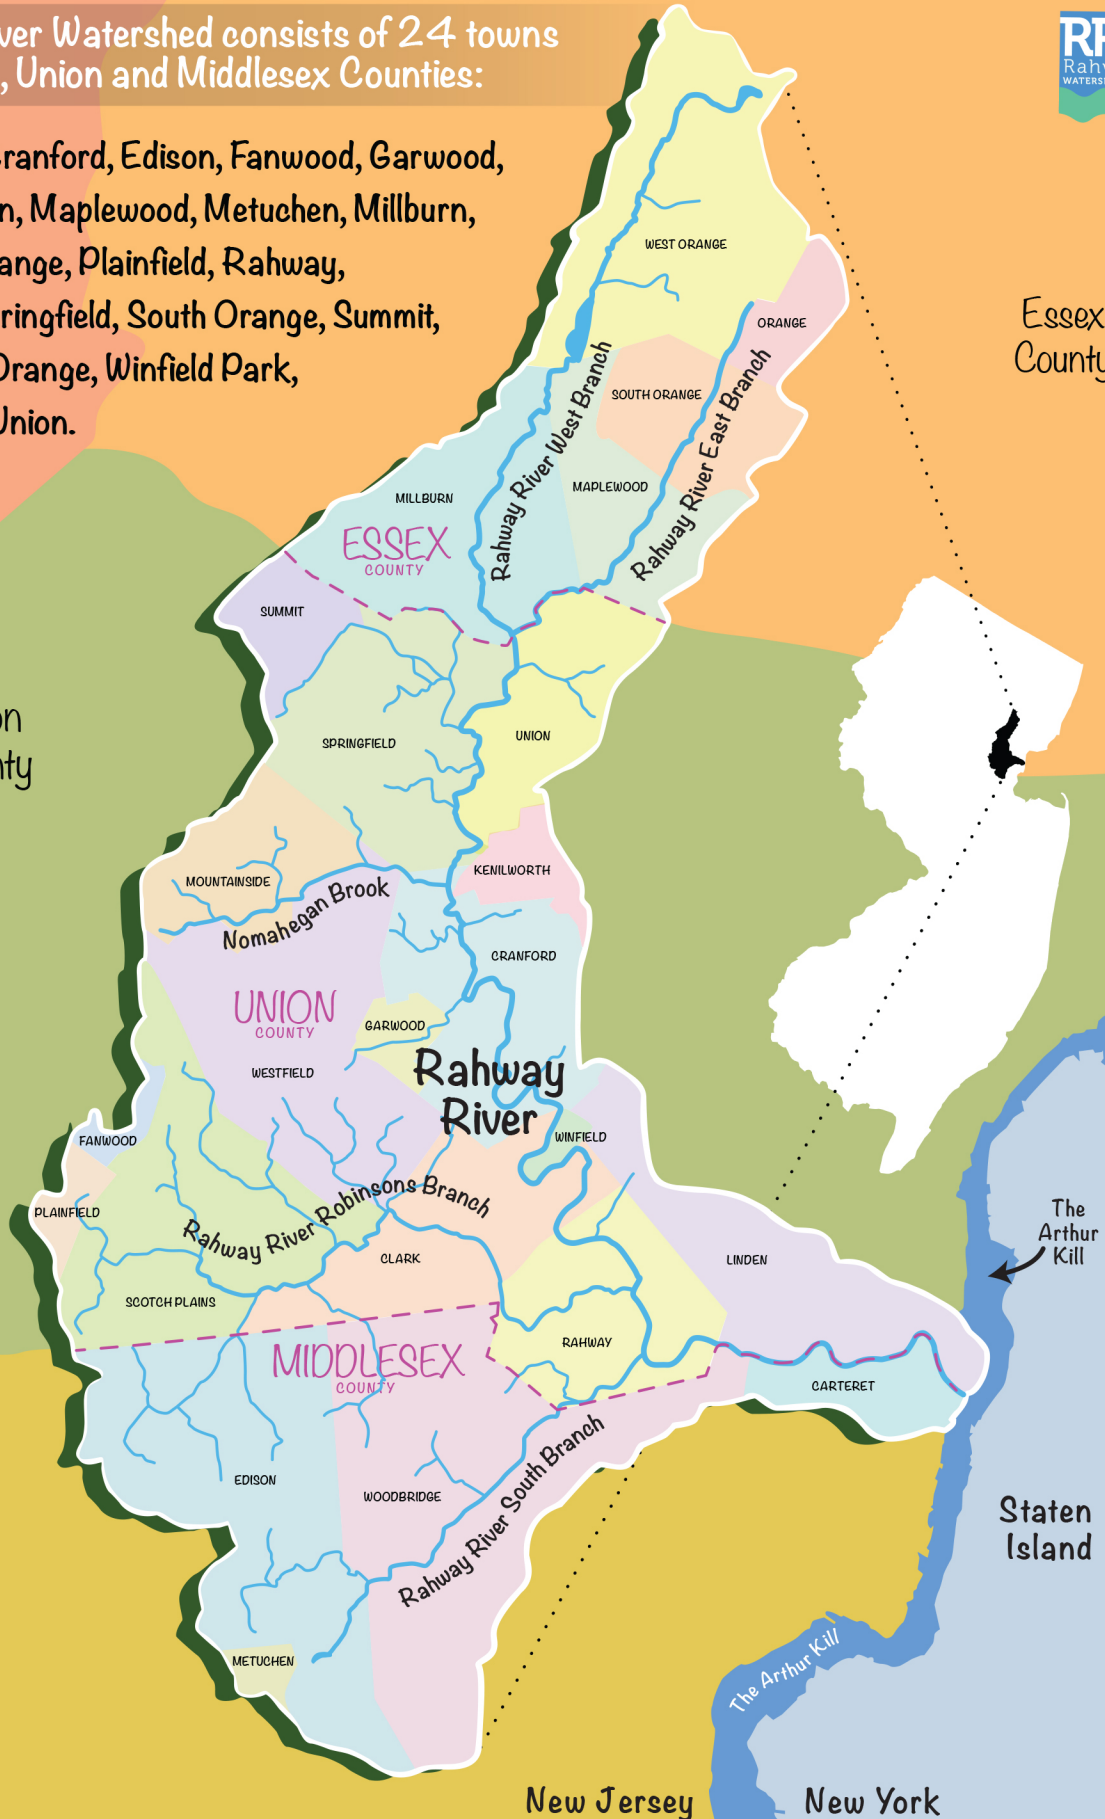

# Rahway River Watershed

Rahway River Watershed Association  
PO Box 1101, Rahway NJ, 07065  
RahwayRiver.org

The Rahway River Watershed consists of 24 towns spanning Essex, Union and Middlesex Counties:

Carteret, Clark, Cranford, Edison, Fanwood, Garwood, Kenilworth, Linden, Maplewood, Metuchen, Millburn, Mountainside, Orange, Plainfield, Rahway, Scotch Plains, Springfield, South Orange, Summit, Westfield, West Orange, Winfield Park, Woodbridge and Union.

Morris County

Union County

Somerset County

Essex County

Staten Island

Middlesex County

New Jersey

New York